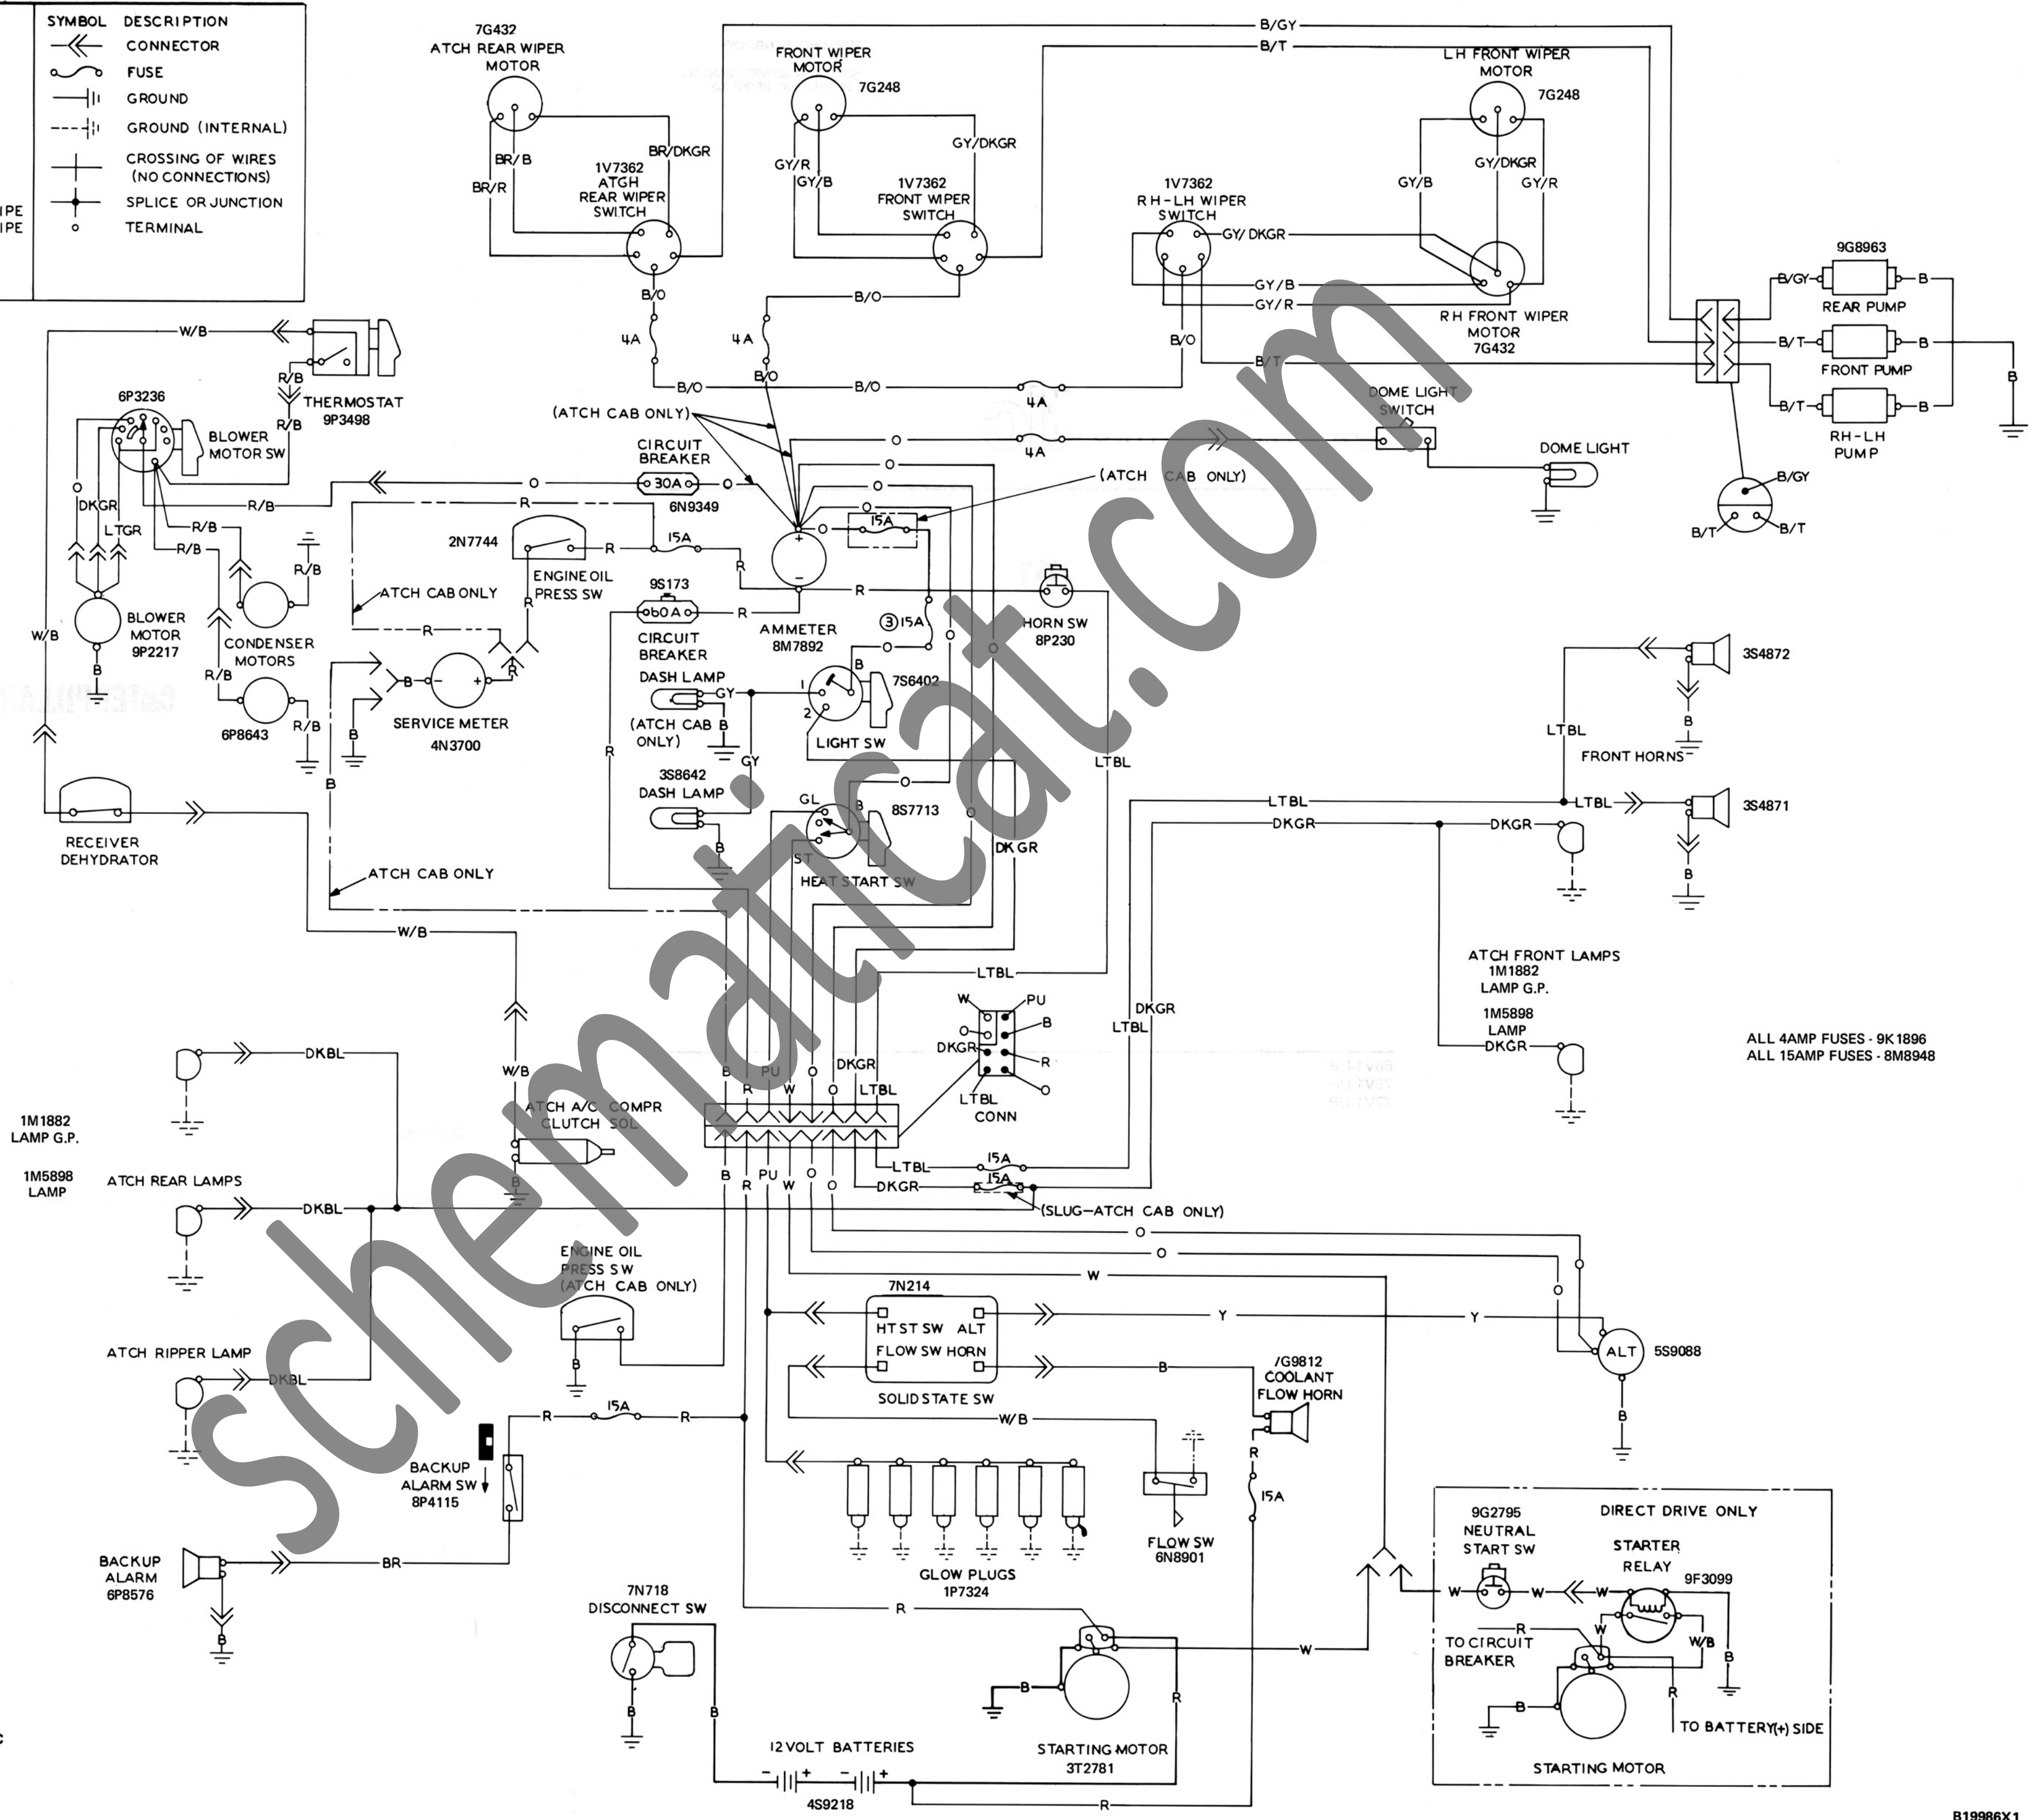

Schematic

D8K Tractor Electrical System

66V1-UP
76V1-UP
77V1-UP

SchematicCat.com

© 1980 Caterpillar
All Rights Reserved

Printed in U.S.A.

ABBREVIATION	COLOR	SYMBOL	DESCRIPTION
R	RED		CONNECTOR
B	BLACK		FUSE
W	WHITE		GROUND
O	ORANGE		GROUND (INTERNAL)
GY	GRAY		CROSSING OF WIRES (NO CONNECTIONS)
BR	BROWN		SPLICE OR JUNCTION
DKBL	DARK BLUE		TERMINAL
DKGR	DARK GREEN		
PU	PURPLE		
LTBL	LIGHT BLUE		
W/B	WHITE/BLACK STRIPE		
PU/W	PURPLE/WHITE STRIPE		

D8K ELECTRICAL SCHEMATIC