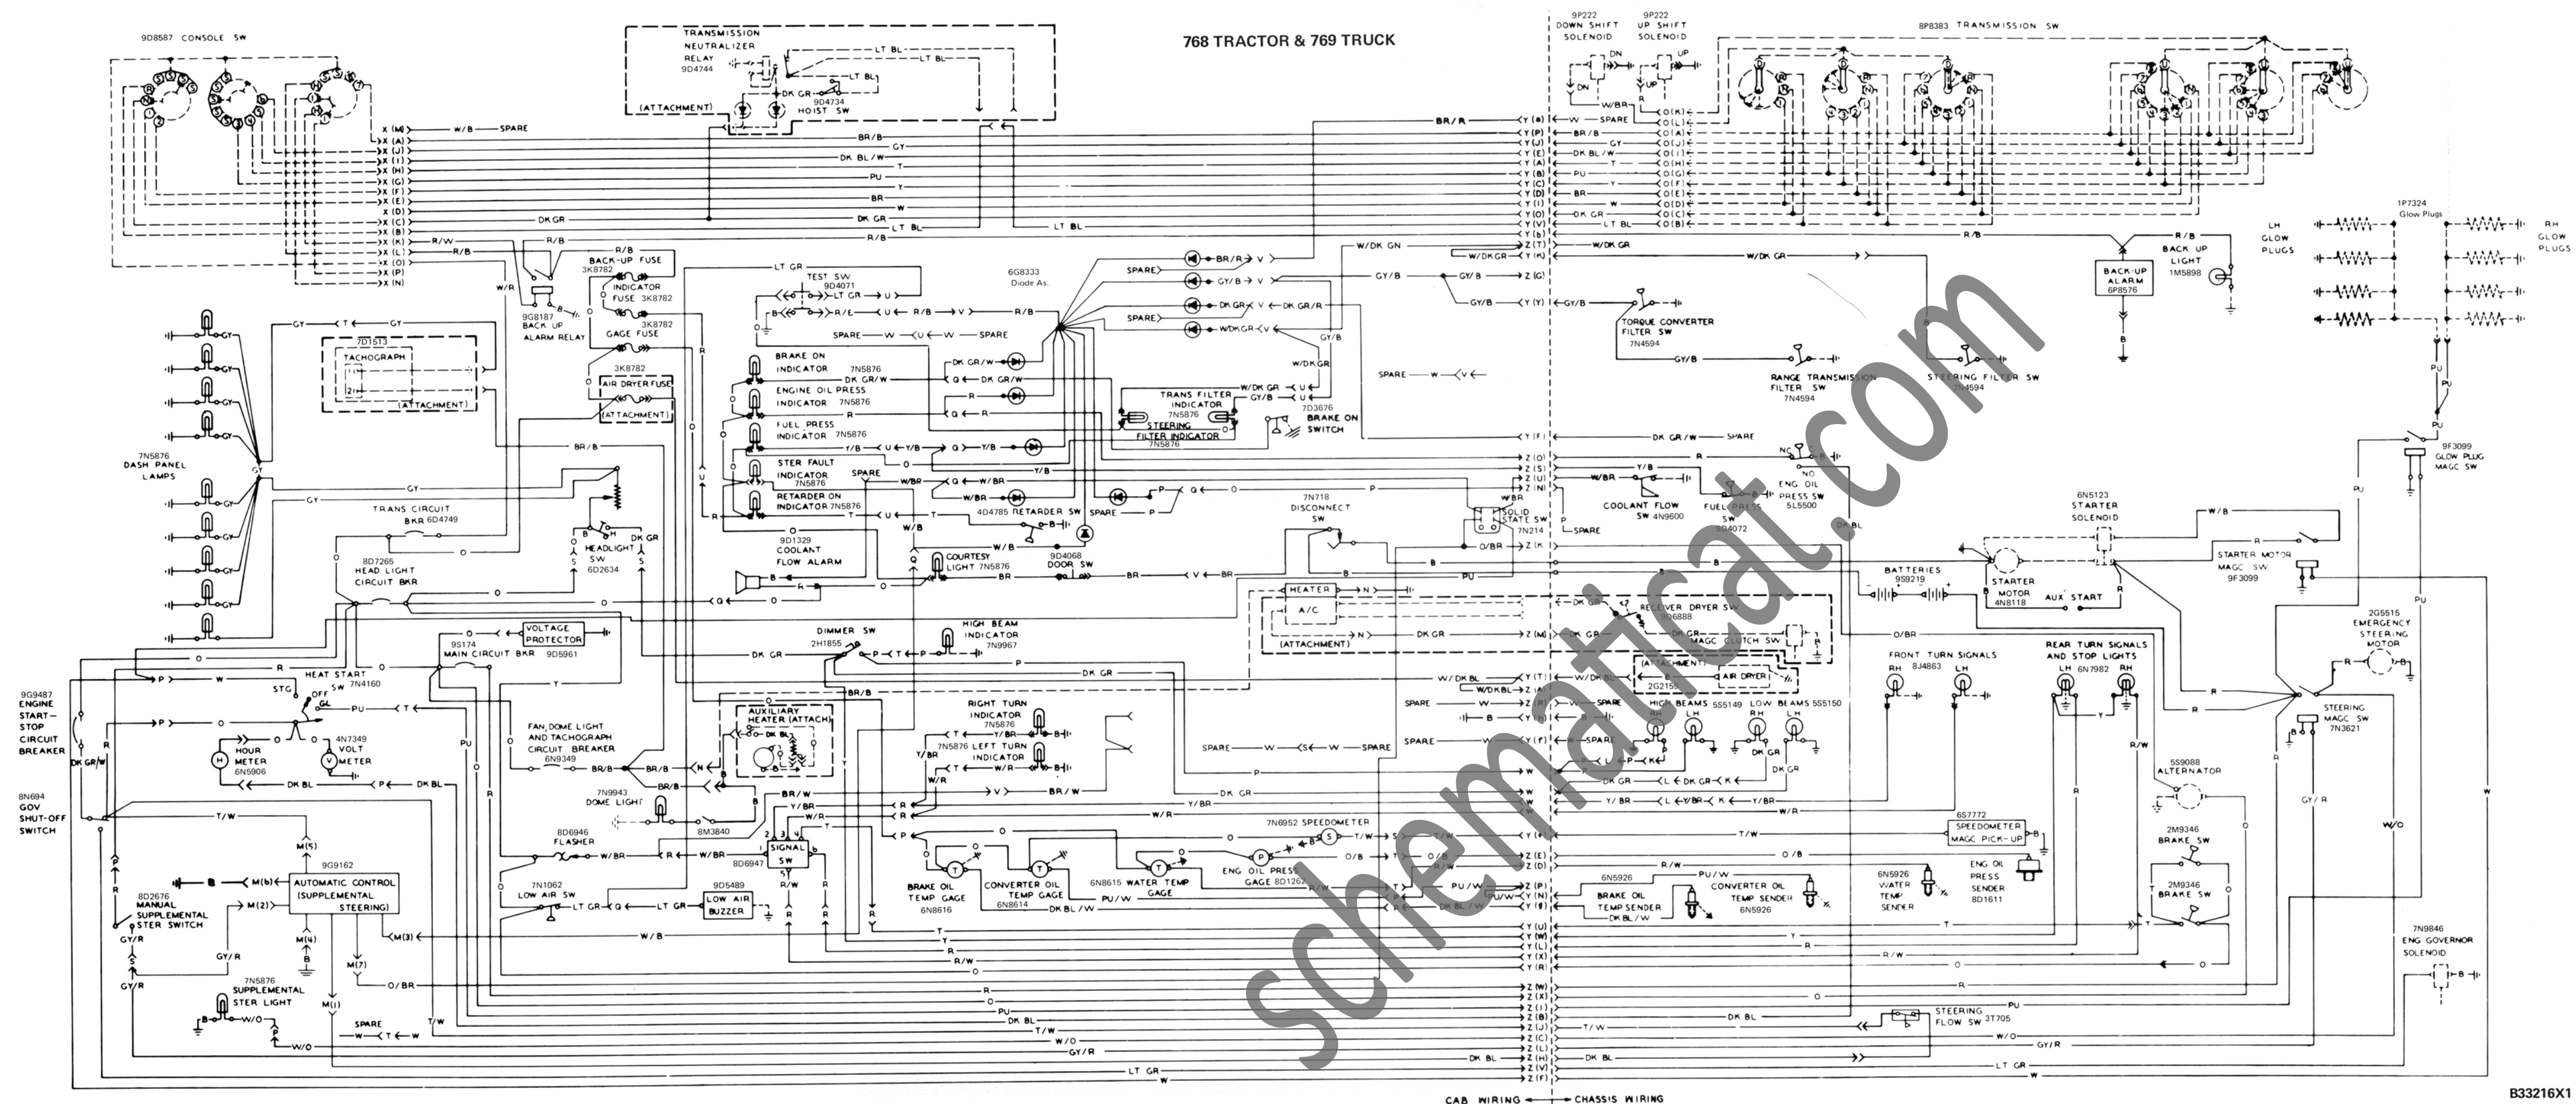

SEN2316
March 1992

Schematic

768C Tractor & 769C Truck Electrical System

TRACTOR:
2X341-UP

TRUCK:
1X1966-UP

EXCLUDES:
1X1976
1X1979
1X1982
1X2022

© 1992 Caterpillar
All Rights Reserved

Printed in U.S.A.

SEN2316
8 Page, MDW

768 TRACTOR & 769 TRUCK

COLOR ABBREVIATIONS	
O	ORANGE
T	TAN
Y	YELLOW
W	WHITE
R	RED
P	PINK
B	BLACK
GY	GRAY
PU	PURPLE
BR	BROWN
DK GR	DARK GREEN
DK BL	DARK BLUE
LT GR	LIGHT GREEN
LT BL	LIGHT BLUE
W/O	WHITE WITH ORANGE STRIPE
R/B	RED WITH BLACK STRIPE
Y/B	YELLOW WITH BLACK STRIPE
W/R	WHITE WITH RED STRIPE
T/W	TAN WITH WHITE STRIPE
R/W	RED WITH WHITE STRIPE
W/B	WHITE WITH BLACK STRIPE
B/W	BLACK WITH WHITE STRIPE
W/DK GR	WHITE WITH DARK GREEN STRIPE
GY/B	GRAY WITH BLACK STRIPE
PU/W	PURPLE WITH WHITE STRIPE
Y/BL	YELLOW WITH BROWN STRIPE
O/BL	ORANGE WITH BLUE STRIPE
BR/B	BROWN WITH BLACK STRIPE
W/BR	WHITE WITH BROWN STRIPE
DK BL/W	DARK BLUE WITH WHITE STRIPE
DK GR/W	DARK GREEN WITH WHITE STRIPE
GY/R	GRAY WITH RED STRIPE
W/DK BL	WHITE WITH DARK BLUE STRIPE
W/GR	WHITE WITH GREEN STRIPE

A46210

B33216X1