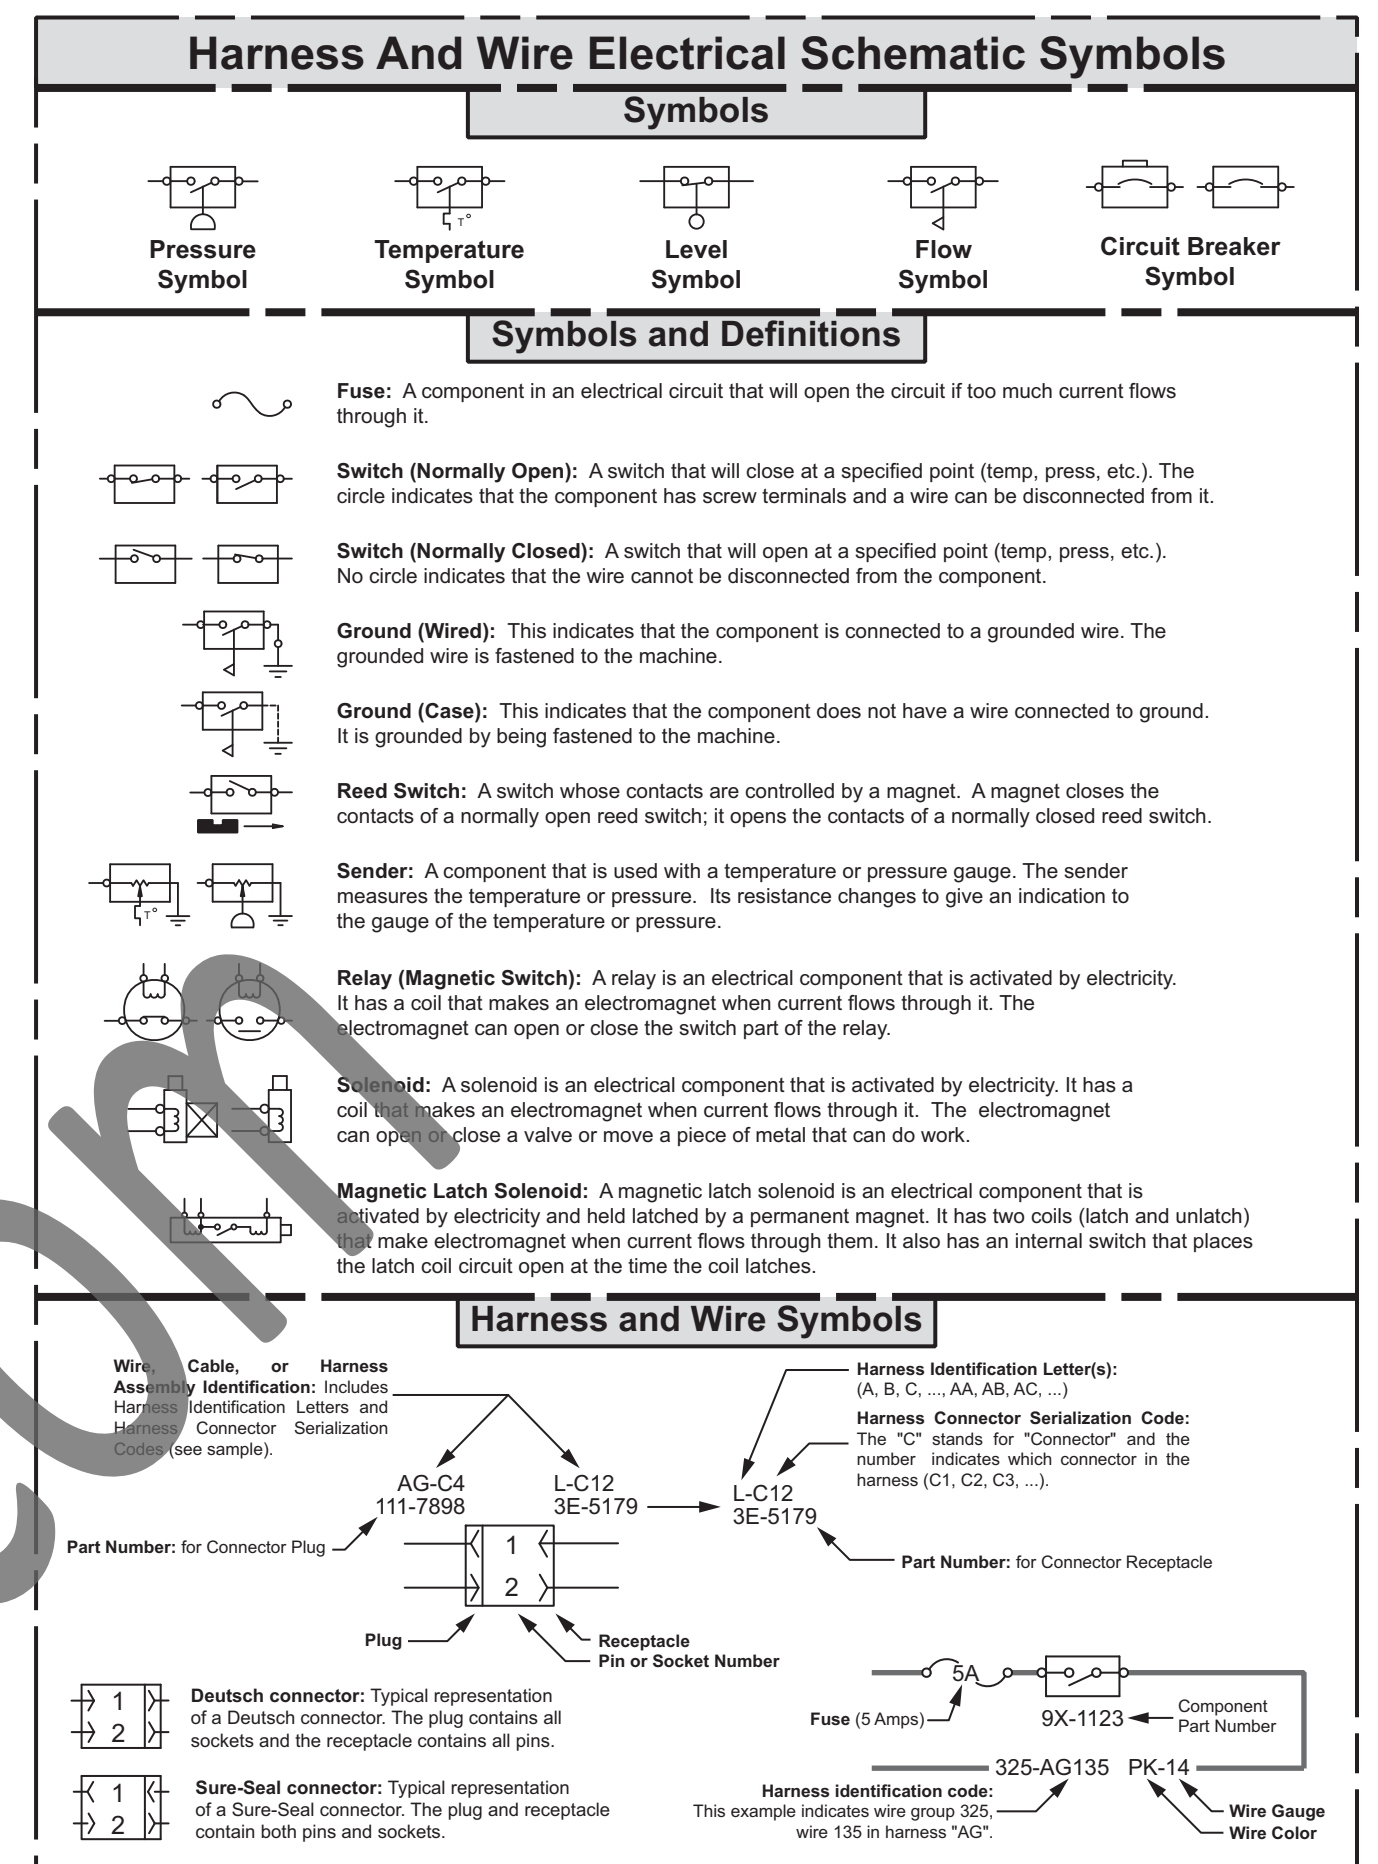

Schematic

Off-Highway Truck CAT® Detect Object Detection Wash Electrical System

FDB1-UP	3SJ1-UP	WSP1-UP	ATY1-UP
9ZC1-UP	DTK1-UP	CBR1-UP	MSY1-UP
DMC1-UP	6HK1-UP	4AR1-UP	4GZ1-UP
EMD1-UP	7EK1-UP	RBT1-UP	5AZ1-UP
SND1-UP	1HL1-UP	1HW1-UP	
SPD1-UP	ERM1-UP	2BW1-UP	
SHH1-UP	JSM1-UP	5YW1-UP	
LAJ1-UP	SSP1-UP	APX1-UP	